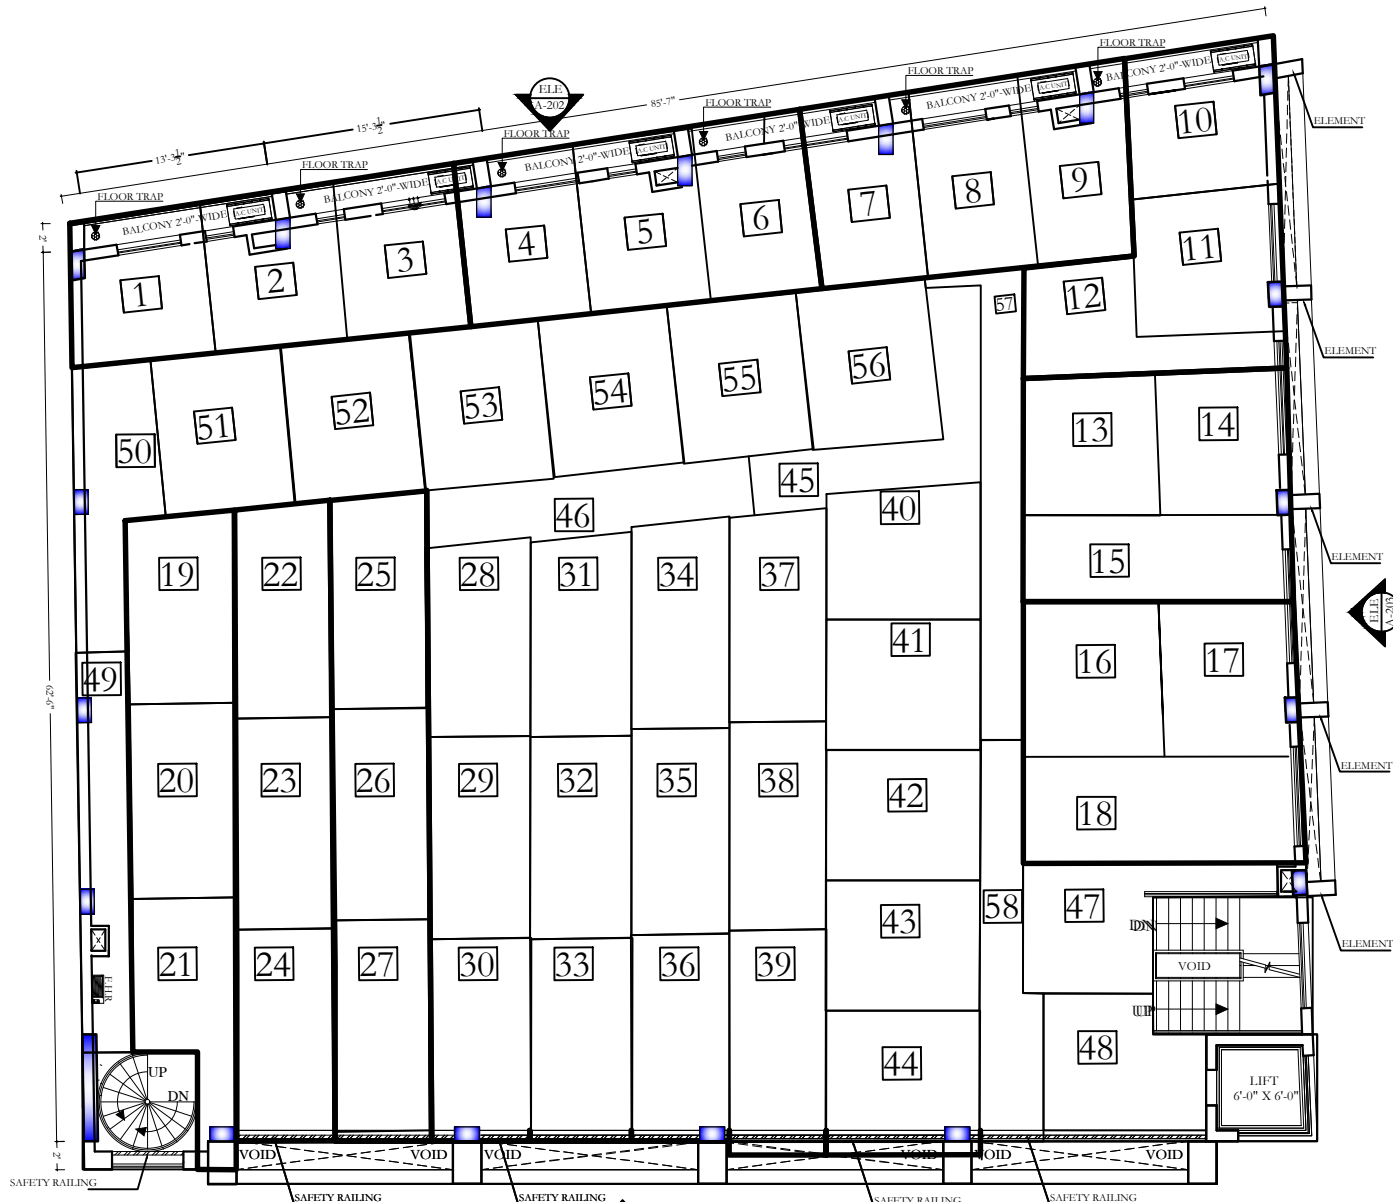

GROUND FLOOR PLAN
 (Total Area 5698.00 sft.)

MEZZININE FLOOR PLAN

(6273.00 square ft.)

No of Units = 58

FIRST FLOOR PLAN

(6273.00 square ft.)

No of Units = 58

2ND FLOOR PLAN

(6273.00 square ft.)

No of Units = 58

3RD FLOOR PLAN

(6273.00 square ft.)

No of Units = 58

LOWER GROUND FLOOR PLAN

Total Area 5928.00 sft