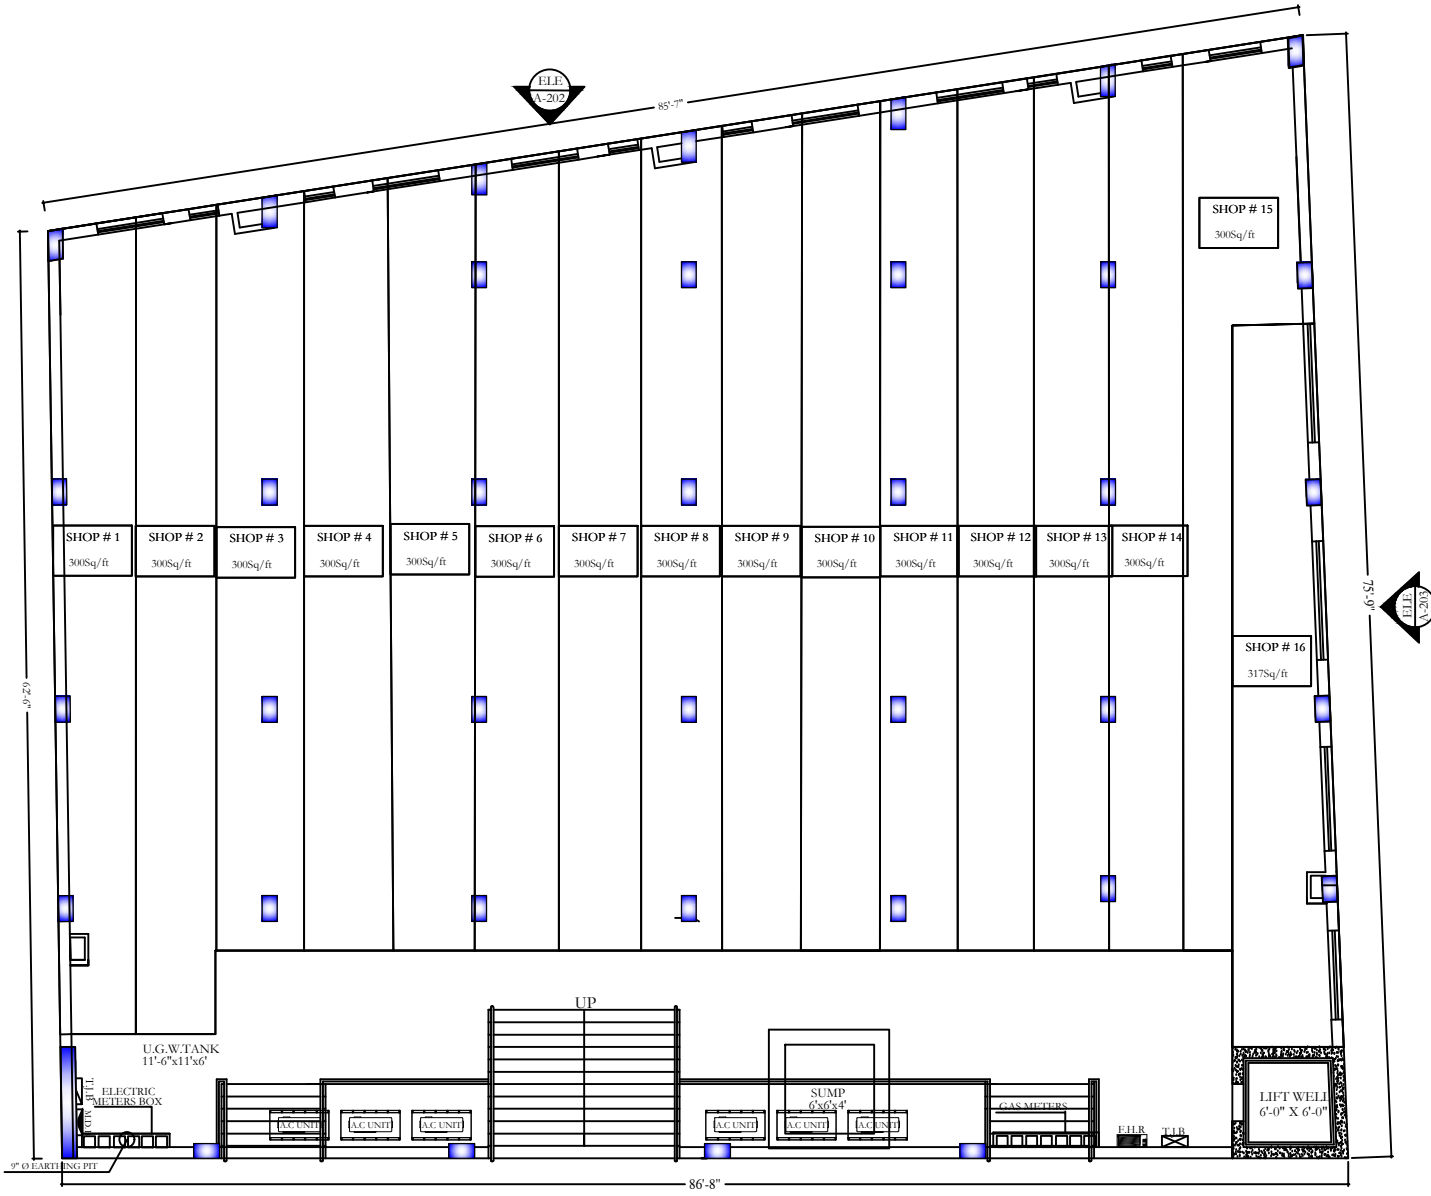

GROUND FLOOR PLAN
 (Total Area 5698.00 sft.)

MEZZININE FLOOR PLAN

(6273.00 square ft.)

No of Units = 58

FIRST FLOOR PLAN

(6273.00 square ft.)

No of Units = 58

2ND FLOOR PLAN

(6273.00 square ft.)

No of Units = 58

3RD FLOOR PLAN

(6273.00 square ft.)

No of Units = 58

LOWER GROUND FLOOR PLAN

Total Area 5928.00 sft