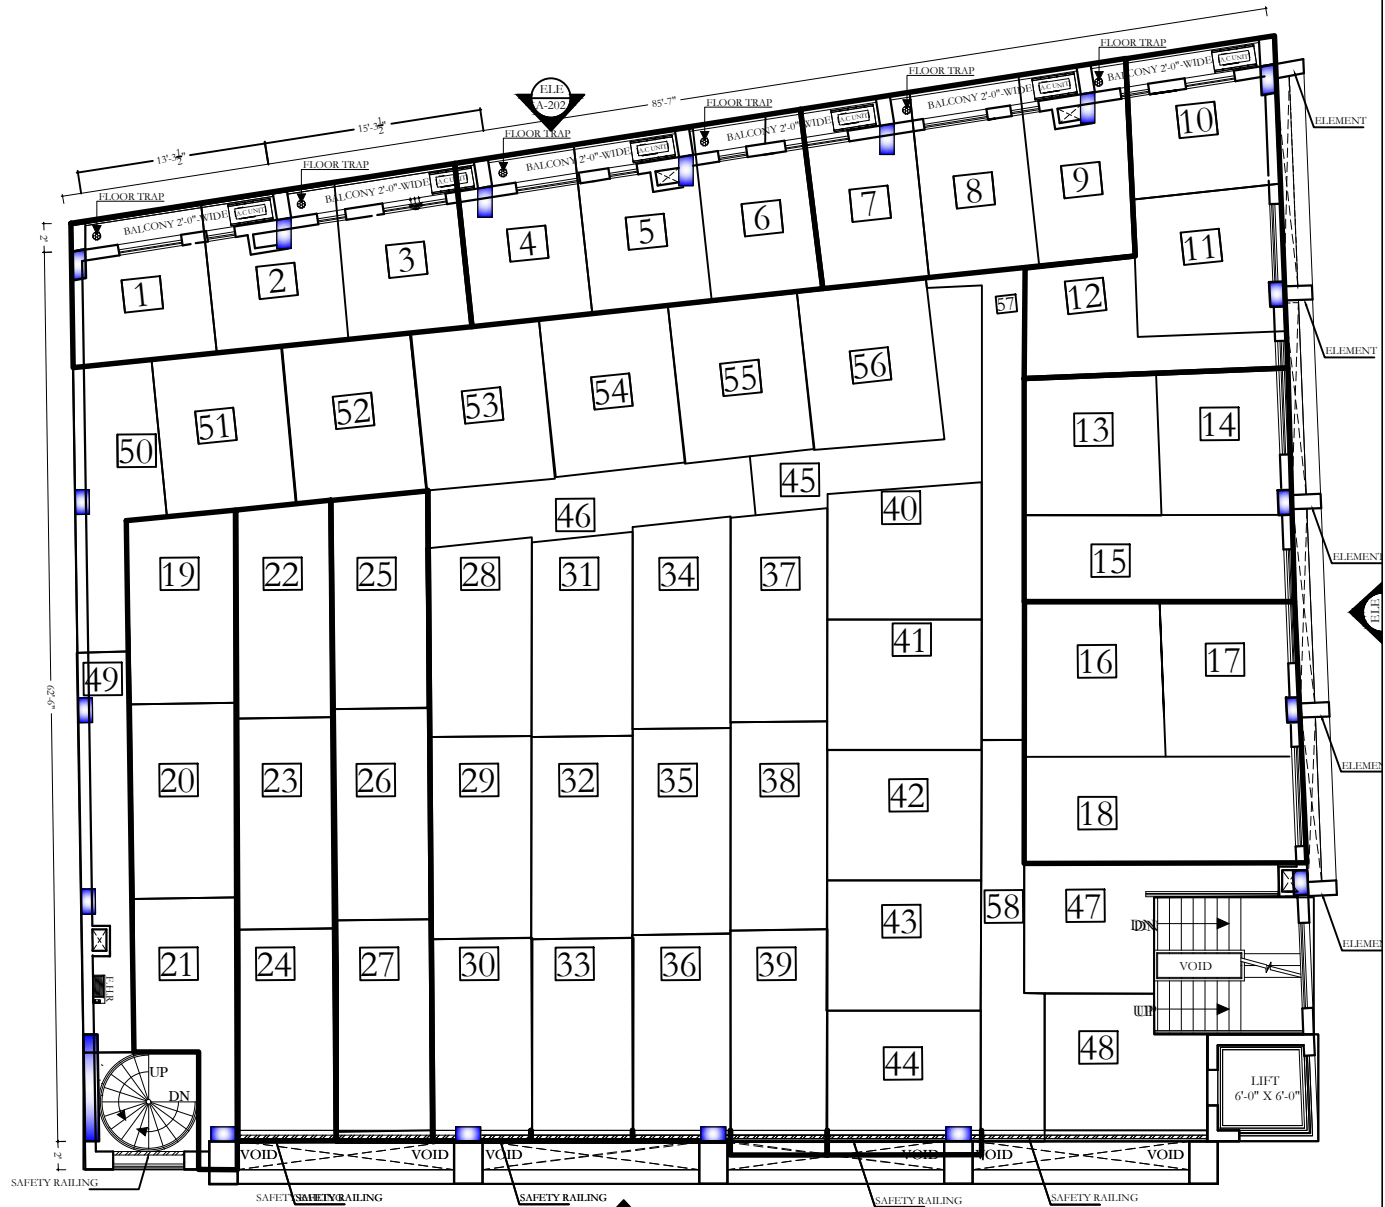

GROUND FLOOR PLAN
 (Total Area 5698.00 sft.)

MEZZININE FLOOR PLAN

(6273.00 square ft.)

No of Units = 58

FIRST FLOOR PLAN

(6273.00 square ft.)

No of Units = 58

2ND FLOOR PLAN

(6273.00 square ft.)

No of Units = 58

3RD FLOOR PLAN

(6273.00 square ft.)

No of Units = 58

LOWER GROUND FLOOR PLAN

Total Area 5928.00 sft