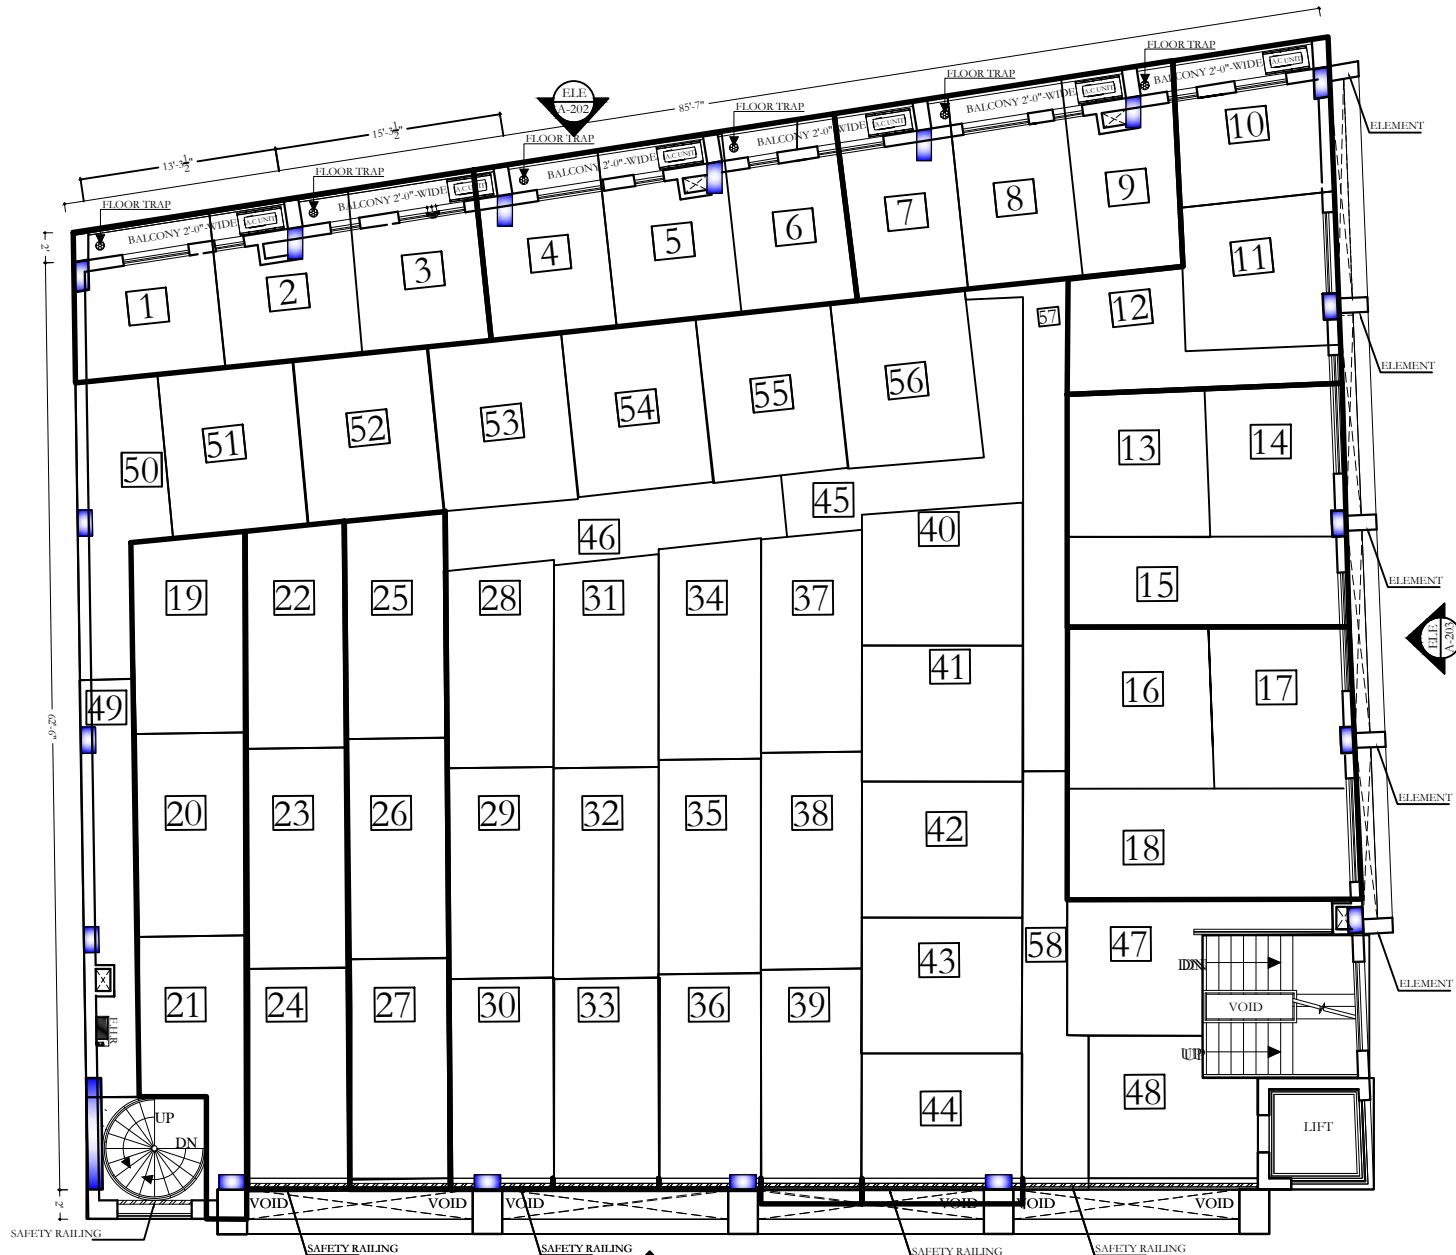

GROUND FLOOR PLAN
 (Total Area 5698.00 sft.)

MEZZININE FLOOR PLAN

(6273.00 square ft.)

No of Units = 58

FIRST FLOOR PLAN

(6273.00 square ft.)

No of Units = 58

2ND FLOOR PLAN

(6273.00 square ft.)

No of Units = 58

3RD FLOOR PLAN

(6273.00 square ft.)

No of Units = 58

LOWER GROUND FLOOR PLAN

Total Area 5928.00 sft