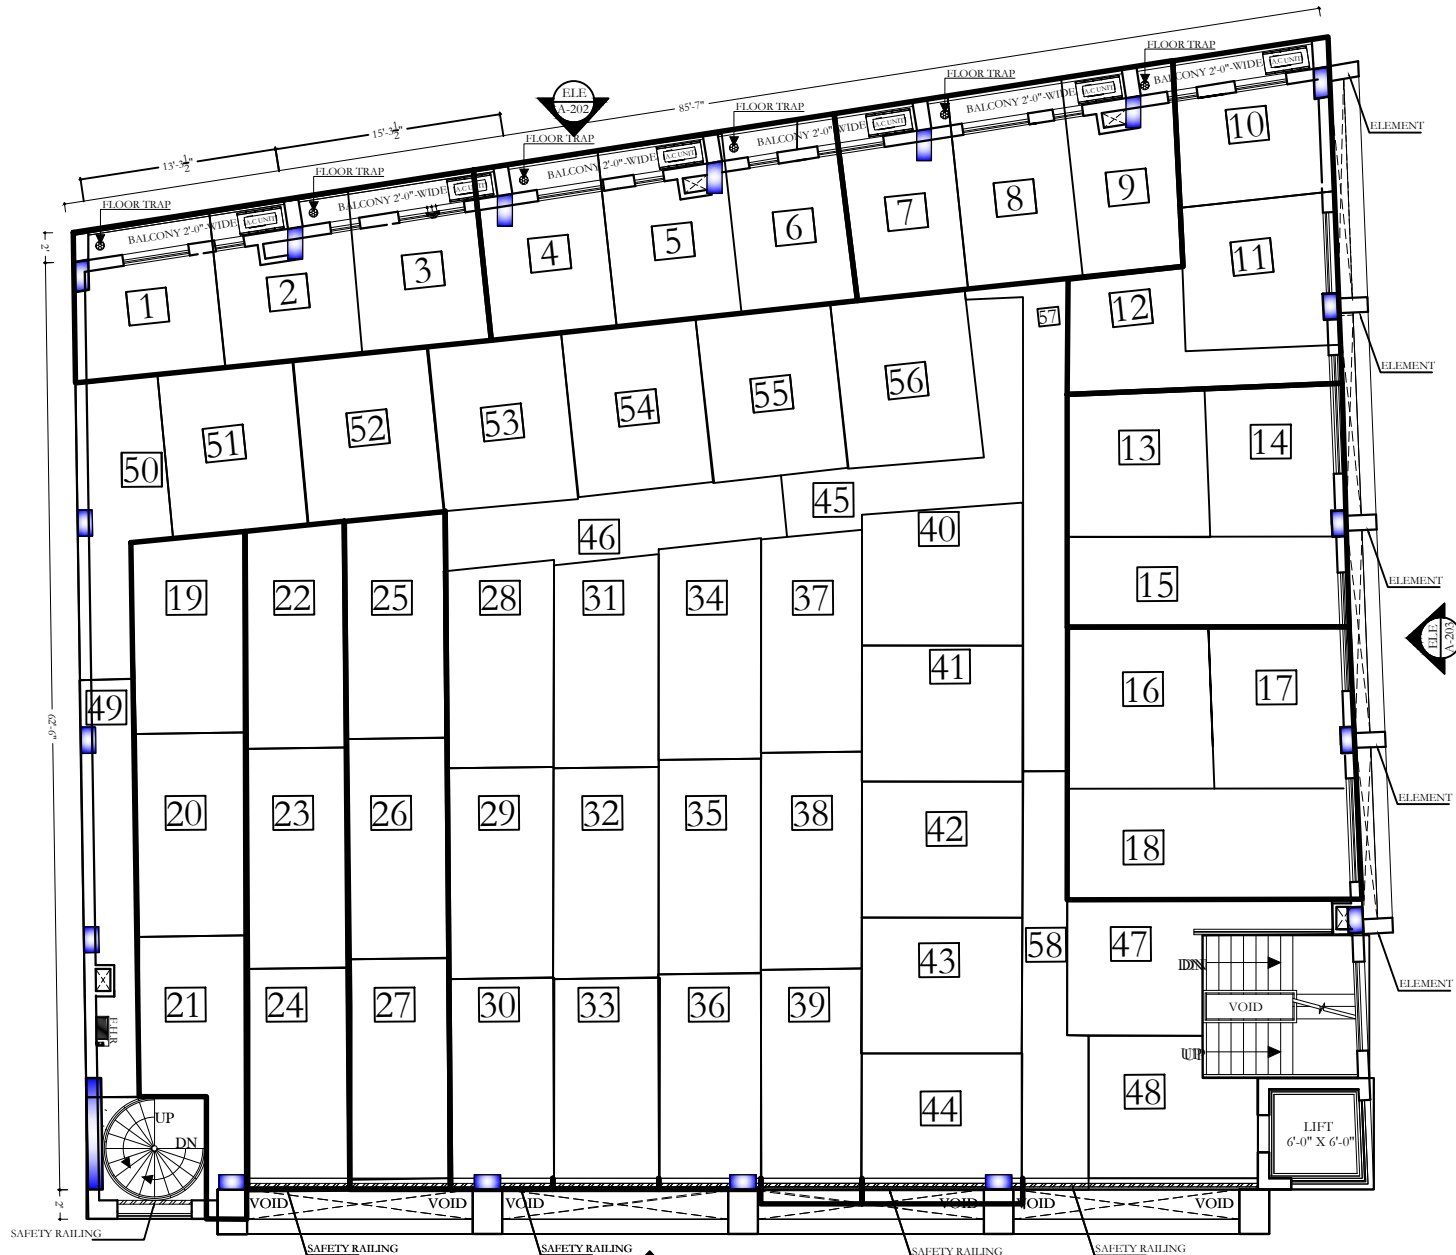

GROUND FLOOR PLAN
 (Total Area 5698.00 sft.)

MEZZININE FLOOR PLAN

(6273.00 square ft.)

No of Units = 58

FIRST FLOOR PLAN

(6273.00 square ft.)

No of Units = 58

2ND FLOOR PLAN

(6273.00 square ft.)

No of Units = 58

3RD FLOOR PLAN

(6273.00 square ft.)

No of Units = 58

LOWER GROUND FLOOR PLAN

Total Area 5928.00 sft